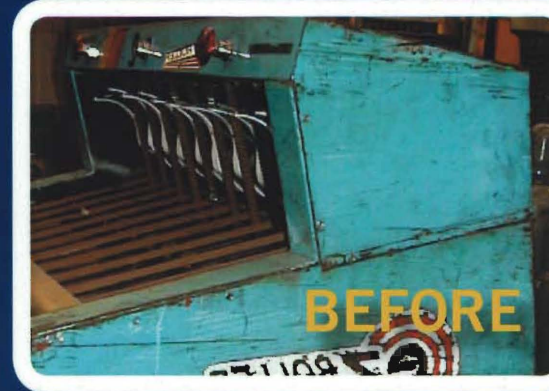

LIKE NEW AT A FRACTION OF THE COST

PDPI will convert your old equipment to “like new” machinery for a fraction of the cost. Like new equipment arrives completely assembled and ready to operate. Contact **PDPI at 800-486-5249**, for more information on how we can help refurbish your old equipment.

Phone: (763) 421-4260

Toll Free: (800) 486-5249

14161 Basalt St NW

Ramsey MN 55303

www.pdpi.com

Converting Your Ideas Into Reality.

PRODUCTION
Design Products
Inc.