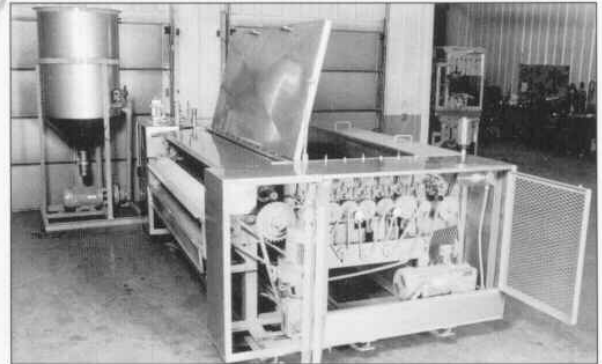

The FLAT MAT-WASHERS: Up Close!

14161 Basalt Street NW Ramsey, MN 55303 612-421-4260 Fax 612-421-2158 800-486-5249

NEW
AREA CODE
763

PDPI flat-mat washers clean mats up to 2 or 3 times faster than conventional washers. You'll free up your conventional washers to process other goods, as well. You can save as much as 75% of your current process water requirements with our mat washers. PDPI's flat-mat washers incorporate new and advanced features that greatly reduce costly time spent on maintenance tasks.

The Ultra Mat Washer 3000

Production Design Products, Inc.

Hydraulic Operated Wringer Roll	Standard
Length	88"
Width	147"
Height	48"
Shipping Weight	6,500 lbs.
Wash Brushes	3
Dust Section	Standard
Grooming Section	Standard
Maximum Mat Width	7'6"
Maximum Mat Length	Any
Water Line	1"
Water Consumption	15 To 17 Gallons/Min.
Recommended Water Temp	150 Degrees
Drain Line Required	2"
Machine Speed	Variable To 25 F.P.M.
Working Width	7'6"
Production Ratio	350 3x5 Mat/Hour
Detergent Consumption	20 oz./Hour
Auto Lubrication System	Standard
Self Cleaning Rotary Filter	Standard
Stainless Hood and Guards	Standard