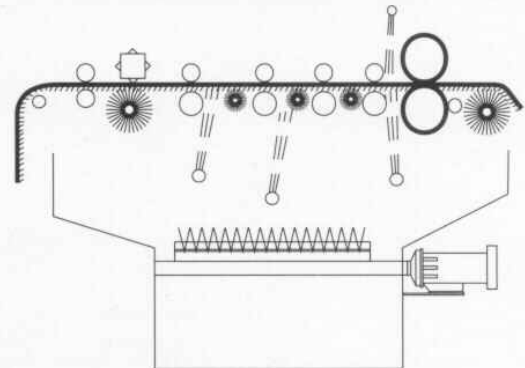

The FLAT MAT-WASHERS: Up Close!

14161 Basalt Street NW Ramsey, MN 55303 612-421-4260 Fax 612-421-2158 800-486-5249

NEW
AREA CODE
763

PDPI flat-mat washers clean mats up to 2 or 3 times faster than conventional washers. You'll free up your conventional washers to process other goods, as well. You can save as much as 75% of your current process water requirements with our mat washers. PDPI's flat-mat washers incorporate new and advanced features that greatly reduce costly time spent on maintenance tasks.

The Ultra Mat Washer 3000

Production Design Products, Inc.

Hydraulic Operated Wringer Roll	Standard
Length	88"
Width	147"
Height	48"
Shipping Weight	6,500 lbs.
Wash Brushes	3
Dust Section	Standard
Grooming Section	Standard
Maximum Mat Width	7'6"
Maximum Mat Length	Any
Water Line	1"
Water Consumption	15 To 17 Gallons/Min.
Recommended Water Temp	150 Degrees
Drain Line Required	2"
Machine Speed	Variable To 25 F.P.M.
Working Width	7'6"
Production Ratio	350 3x5 Mat/Hour
Detergent Consumption	20 oz./Hour
Auto Lubrication System	Standard
Self Cleaning Rotary Filter	Standard
Stainless Hood and Guards	Standard

Air Operated Wringer Roll	Standard
Maximum Mat Width	50"
Maximum Mat Length	Any
Wash Brushes	3
Water Input Line	1
Water Consumption	5-7 Gallons/Minute
Recommended Water Temp	150 Degrees F
Drain Line	2"
Machine Speed	10 F.P.M.
3X5 Mat/Hr	100
Detergent Consumption	20 Oz./Hr
Self Cleaning Rotary Filter	Standard
Electrical (Single Phase Available)	220/440 3Phase
Length	55"
Width	96-3/4"
Height	43"
Weight	2000 Lbs.Crated
Stainless hood and guard	Standard
Hot Dinned Galvanized Frame	Standard