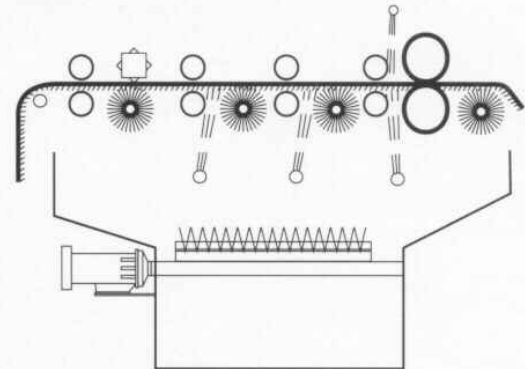

The FLAT MAT-WASHERS: Up Close!

14161 Basalt Street NW Ramsey, MN 55303 612-421-4260 Fax 612-421-2158 800-486-5249

NEW
AREA CODE
763

PDPI flat-mat washers clean mats up to 2 or 3 times faster than conventional washers. You'll free up your conventional washers to process other goods, as well. You can save as much as 75% of your current process water requirements with our mat washers. PDPI's flat-mat washers incorporate new and advanced features that greatly reduce costly time spent on maintenance tasks.

The Ultra Mat Washer 3000

Production Design Products, Inc.

Hydraulic Operated Wringer Roll	Standard
Length	88"
Width	147"
Height	48"
Shipping Weight	6,500 lbs.
Wash Brushes	3
Dust Section	Standard
Grooming Section	Standard
Maximum Mat Width	7'6"
Maximum Mat Length	Any
Water Line	1"
Water Consumption	15 To 17 Gallons/Min.
Recommended Water Temp	150 Degrees
Drain Line Required	2"
Machine Speed	Variable To 25 F.P.M.
Working Width	7'6"
Production Ratio	350 3x5 Mat/Hour
Detergent Consumption	20 oz./Hour
Auto Lubrication System	Standard
Self Cleaning Rotary Filter	Standard
Stainless Hood and Guards	Standard

Air Operated Wringer Roll	Standard
Maximum Mat Width	50"
Maximum Mat Length	Any
Wash Brushes	3
Water Input Line	1
Water Consumption	5-7 Gallons/Minute
Recommended Water Temp	150 Degrees F
Drain Line	2"
Machine Speed	10 F.P.M.
3X5 Mat/Hr	100
Detergent Consumption	20 Oz./Hr
Self Cleaning Rotary Filter	Standard
Electrical (Single Phase Available)	220/440 3Phase
Length	55"
Width	96-3/4"
Height	43"
Weight	2000 Lbs.Crated
Stainless hood and guard	Standard
Hot Dinned Galvanized Frame	Standard