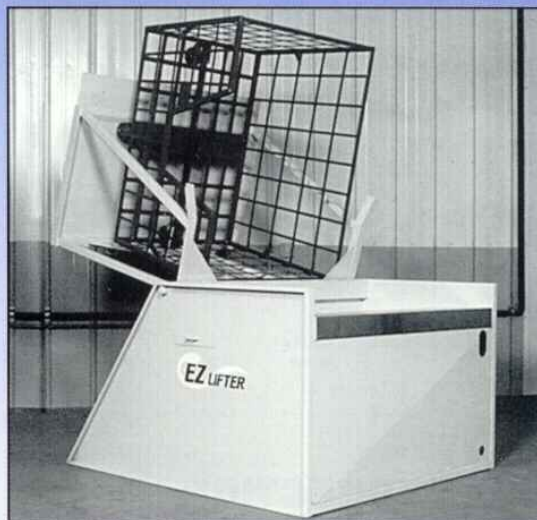

PDPI EZ-LIFTER

The Large Model EZ Lifter!

Lift Table - 72"

Combines the same features as the Standard EZ Lifter in a larger size machine. See blueprint on back of this page under specifications.

Burro Handtruck
Oversized

The EZ Lifter from PDPI

Lifts up to 1250 lbs

Reduces In-Plant
Handling Time

Increases In-Plant
Productivity

Reduces Potential
Employee Lifting
Injuries

Fully Enclosed, No
Working Parts
Exposed

Removable Pan to
Catch Sand and
Lint

Features a
Stainless Steel,
Non-Corrosive
Table Top

Easy Access
Control Switch

Deep Tilt Directs
Falling Items
Down To The
Table, Not On
The Floor

The Standard Model EZ Lifter!

Lift Table - 48"

Combines easy operation, quality construction, reduced material handling time: to increase your in-plant productivity.